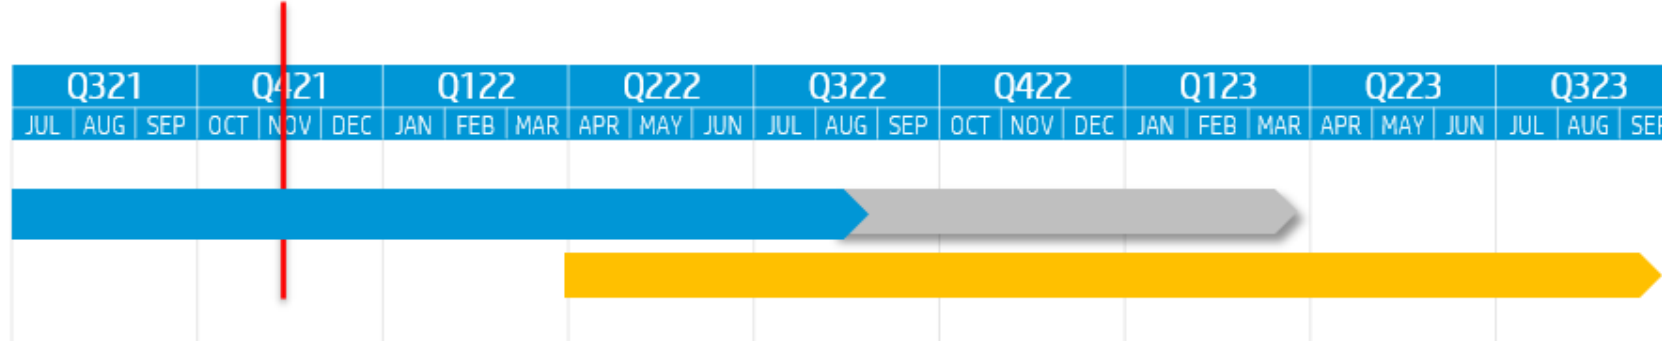

2021-2022 HP NOTEBOOK HIGH LEVEL ROADMAP

Supply prediction

- Low inventory levels
- Component shortages
- Logistics congestion
- Increasing cost

Technologies

- Next gen Intel / AMD
- Panel formats
- Security
- Collaboration